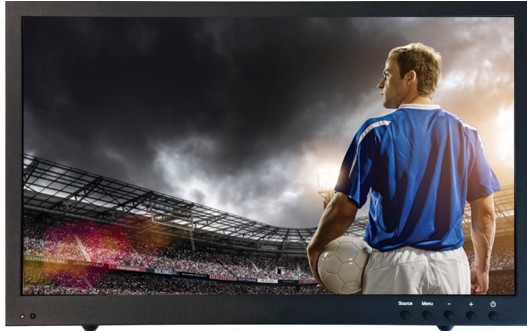

LED-2153HSDSI

This high performance LED-backlit monitor features the latest technology with enhanced picture clarity and sharpness which is ideal for professional broadcast production and HD-SDI video surveillance.

Benefits

- Full HD (1080i/p) with no downscaling
- LED backlight: brighter picture using less power
- Great picture quality with motion adaptive 3D De-Interlacer, digital noise reduction and 4H Comb filter Y/C separation
- HD-SDI Input and Output (Loop-through)
- Durable metal case
- Removable deskstand

Specifications	
Mount	VESA 100 x 100mm; Removable Deskstand
HD Compatible	Yes
Anti Glare Coating	Yes
Case	Durable Metal
IR Remote Control	Yes
Native Aspect Ratio	16:9
Visible Screen Size (WH)	18.76" x 10.5" / 476.6 x 268.1mm
Resolution	1920(H) x 1080(V) (Full HD)
Brightness Rating	250 cd/m ² (Nit)
Contrast Ratio	1000:1
Back Light	LED (50K)
Dot Pitch	0.24825(H) x 0.24825(V)mm
Color Depth	16.7M
Number of Pixels	2,073,600
Response Time	3.8ms / 1.2ms (Rising/Falling)
Audio Power / Speakers	2 Speakers x 1.5 Watts
Viewing Angle (L/R/T/B)	85/85/80/80 degrees
3D Comb Filter	Yes
Dimensions w/ Deskstand	20.1" x 12.2" x 2.8" / 510 x 310 x 70mm
Dimensions	20.1" x 12.2" x 2.4" / 510 x 310 x 60mm
Operating Temp	32 ~ 104°F / 0 ~ 40°C
Humidity	10% ~ 90%
Power Requirements	100 ~ 240 VAC, 50/60 Hz; 12VDC / 3.3A; AC adapter included
Power Consumption	30 Watts (Max) / < 3 Watts (Stand-by)
3GSDI	x1 HD-SDI Input / Output
HDMI	x1 Input
Composite	x2 (BNC) Input / Output
S-Video	x1 Input
Audio	x1 RCA L/R Input; x1 PC Input
Power	x1 2.5mm DC Input
Weight	Net: 12.95 lbs / 5.9 kg